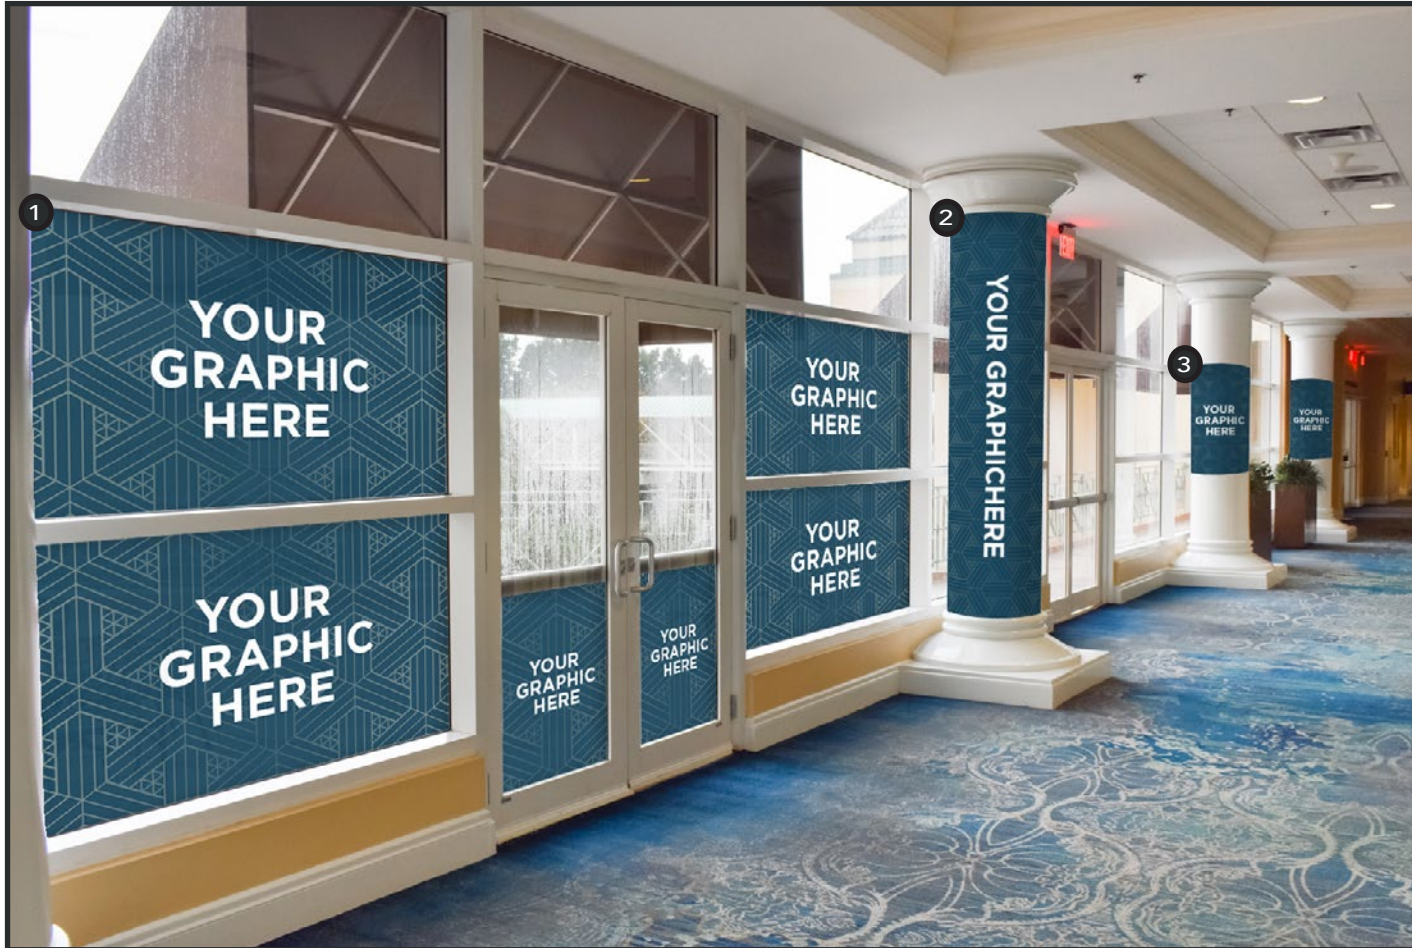

- ① Hanging banner
- ② Registration kick panel

Grand Ballroom

Keep your brand prominent within the grand ballroom at these locations.

Graphic Elements

- 1 Monitor overlay
- 2 10' W x 10' H Hopup
- 3 Low adhesive vinyl door clings

Grand Ballroom Doors

From entryways to walkways, your brand message will be visible to foot traffic everywhere.

Graphic Elements

- 1 Low adhesive door clings
- 2 Monitor overlay
- 3 22" W x 28" H Easel Sign
- 4 Carpet floor cling

Grand Staircase

High-traffic areas provide branding opportunities that maximize exposure.

Graphic Elements

- ① Glassdoor clings
- ② Carpet floor cling

Mezzanine Foyer

Create a uniquely branded environment for your attendees.

- 1 Window clings

Skyway Doorway to Convention Center

Display the distinctive personality of your brand.

Graphic Elements

- 1 Window clings

Skywalk to Convention Center

Stay top-of-mind with event attendees throughout the conference center at these locations.