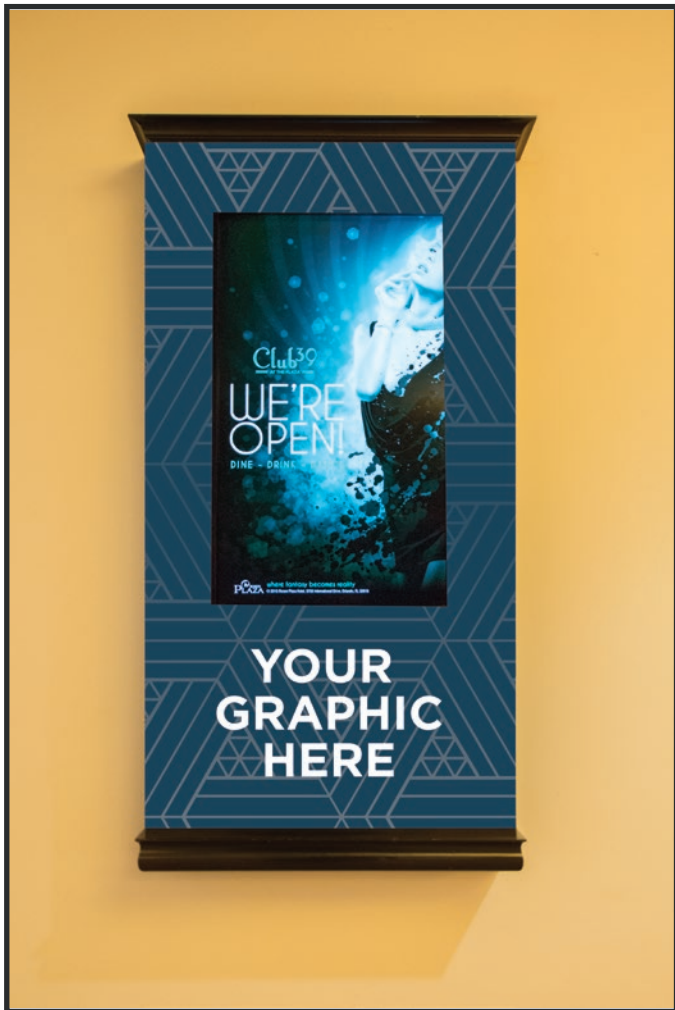

- ① Hanging banner
- ② Registration kick panel

Grand Ballroom

Keep your brand prominent within the grand ballroom at these locations.

Graphic Elements

- 1 Monitor overlay
- 2 10' W x 10' H Hopup
- 3 Low adhesive vinyl door clings

Grand Ballroom Doors

From entryways to walkways, your brand message will be visible to foot traffic everywhere.

Graphic Elements

- 1 Low adhesive door clings
- 2 Monitor overlay
- 3 22" W x 28" H Easel Sign
- 4 Carpet floor cling

Graphic Elements

- 1 Skywalk overhead sign
- 2 Hanging Banners

Backstage Nightclub

Display the distinctive personality of your brand.

Graphic Elements

- 1 Stair graphics
- 2 Table graphics
- 3 Window clings