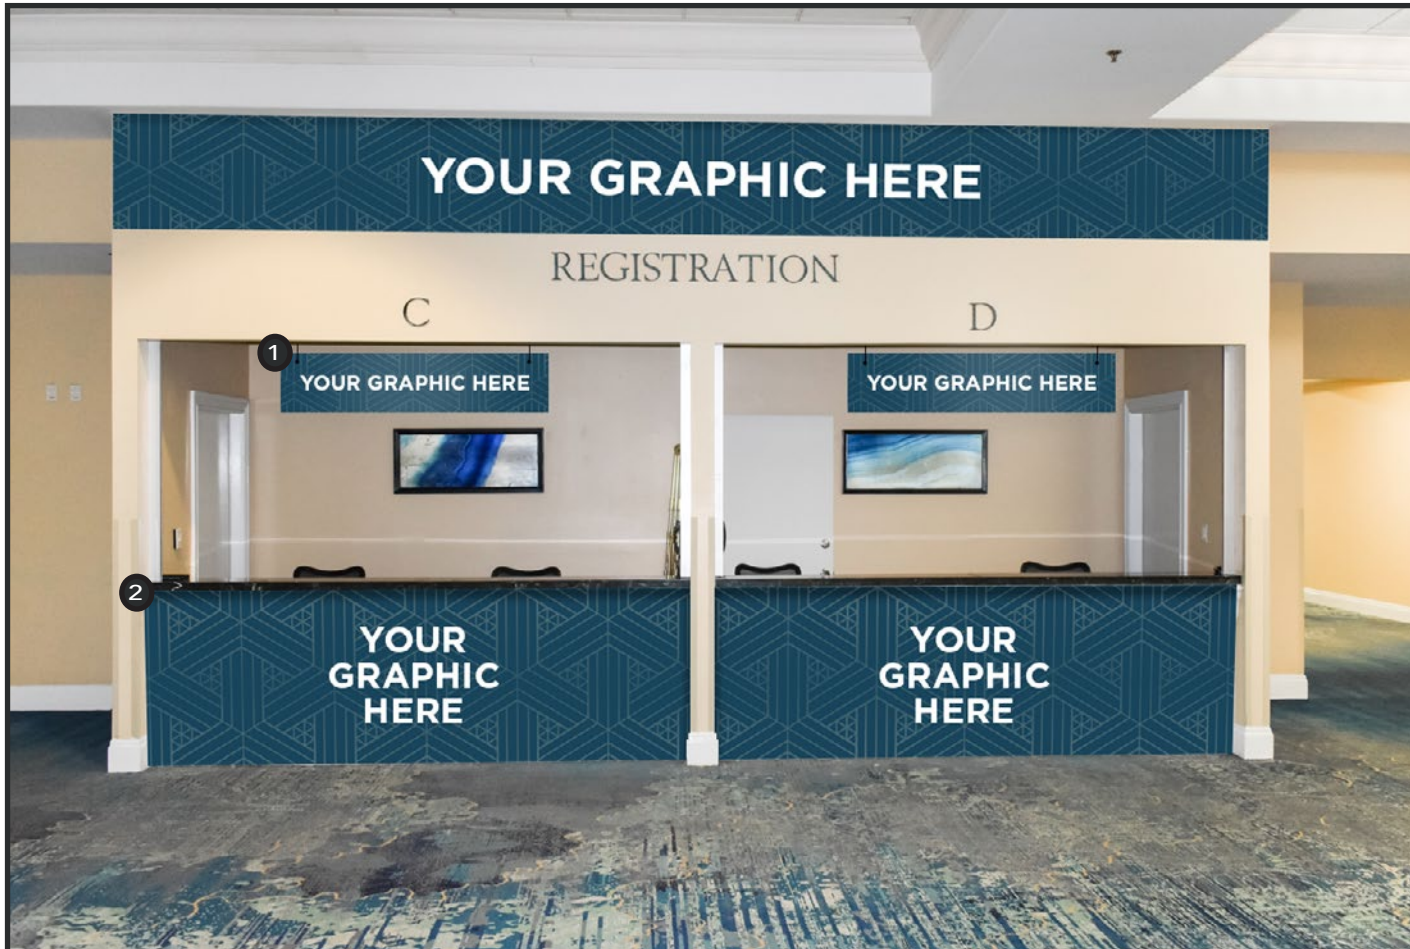

Branding and Sponsorship Opportunities

| Rosen Plaza

Main Entrance

Welcome carpet will guide your attendees as they arrive.

Graphic Elements

- 1 Window clings
- 2 Entryway carpet graphic

Registration A & B

Create a branded registration for your event that will help guide attendees.

Graphic Elements

- ❶ Low Adhesive Vinyl Cling
- ❷ Hanging banner
- ❸ Registration kick panel

Registration C & D

Stay top-of-mind with event attendees throughout the conference center at these locations.

Graphic Elements

- ① Hanging banner
- ② Registration kick panel

Grand Ballroom

Keep your brand prominent within the grand ballroom at these locations.

Graphic Elements

- 1 Monitor overlay
- 2 10' W x 10' H Hopup
- 3 Low adhesive vinyl door clings

Grand Ballroom Doors

From entryways to walkways, your brand message will be visible to foot traffic everywhere.

Graphic Elements

- 1 Low adhesive door clings
- 2 Monitor overlay
- 3 22" W x 28" H Easel Sign
- 4 Carpet floor cling